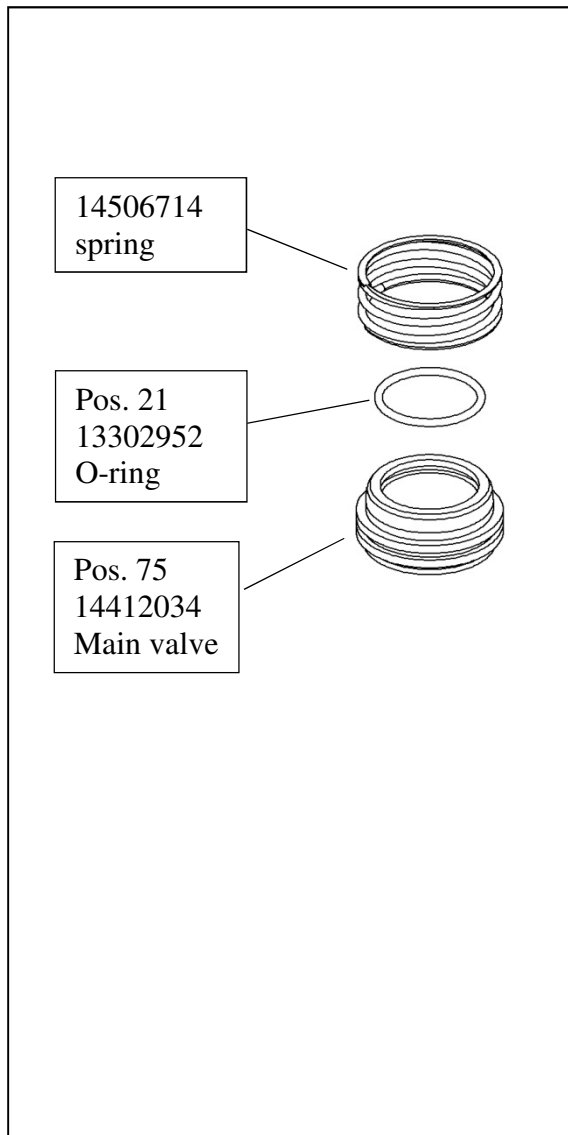

Exchangeable

Old

New

In the device above, the O-ring 13302952 for the main valve 14412034 is replaced by the O-ring 13304031, for easier movement of the main valve.